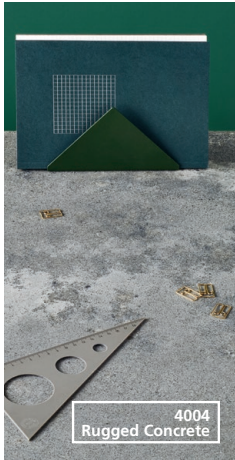

Rough, Tough and Unpolished

By innovating cutting-edge technology exclusive to Caesarstone, weathered patinas have been achieved in quartz for the very first time - a breakthrough that one can literally feel and experience.

Forming part of our Metropolitan Collection, our industrial-inspired colours have an incredible concrete-finish and organic movement. Designed to reflect the authentic textures of manufacturing, such as oxidized steel, poured plaster and raw concrete, these designs have subtle variations that capture real depth and movement, **making each slab unique.**